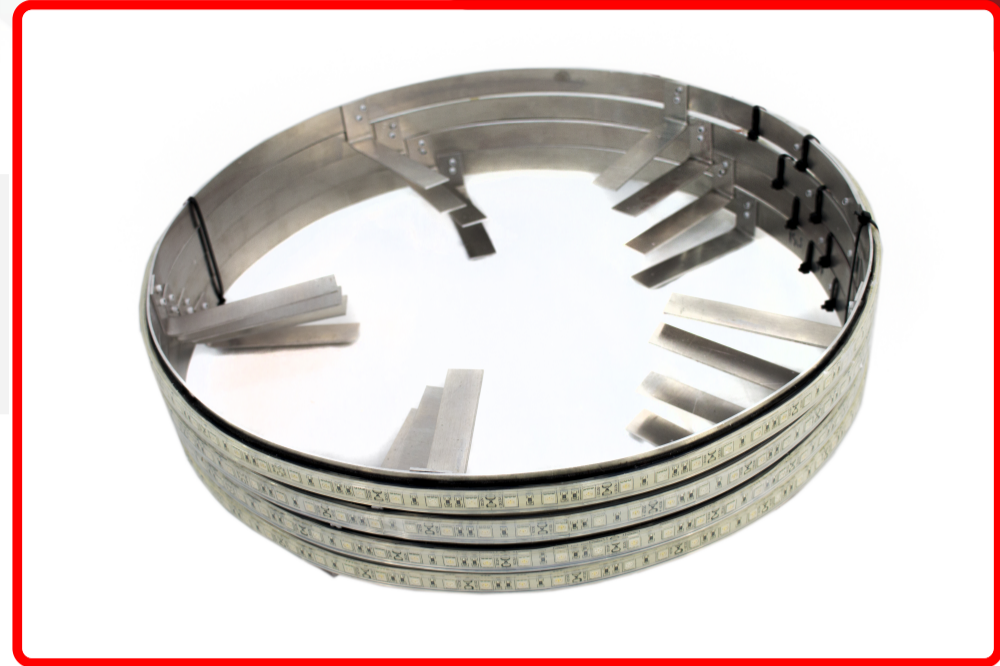

## SKU # RS15G

Part # 1004948

### Description

While Supplies Last - ColorClear 15.5in LED Wheel Kit (Green) - Complete kit for (4) Wheels

**Categories** Auto Interior & Exterior, LED Wheel Light Kits

**Sub-Categories** LED Wheel Light Kits, Single Row LED Wheel Light Kits

### Product Information

• Kit contains: • 4 separate wheel light rings • 5ft Red/Black wire, connectors, and zip ties • Inline fuse holder w/ fuse • 40ft RGB wiring • On/Off Switch • Wiring Diagram & Installation Instructions • Each ring has a single strip of IP68 rated LEDs • Rings mount to dust shield, keeping them out of the way of moving parts and safe from heat • 1 Year Warranty

**Height**

7.00

**DIM Weight**

16.54

**Depth**

18.00

**Kelvin (ColorTemperature)**

Green